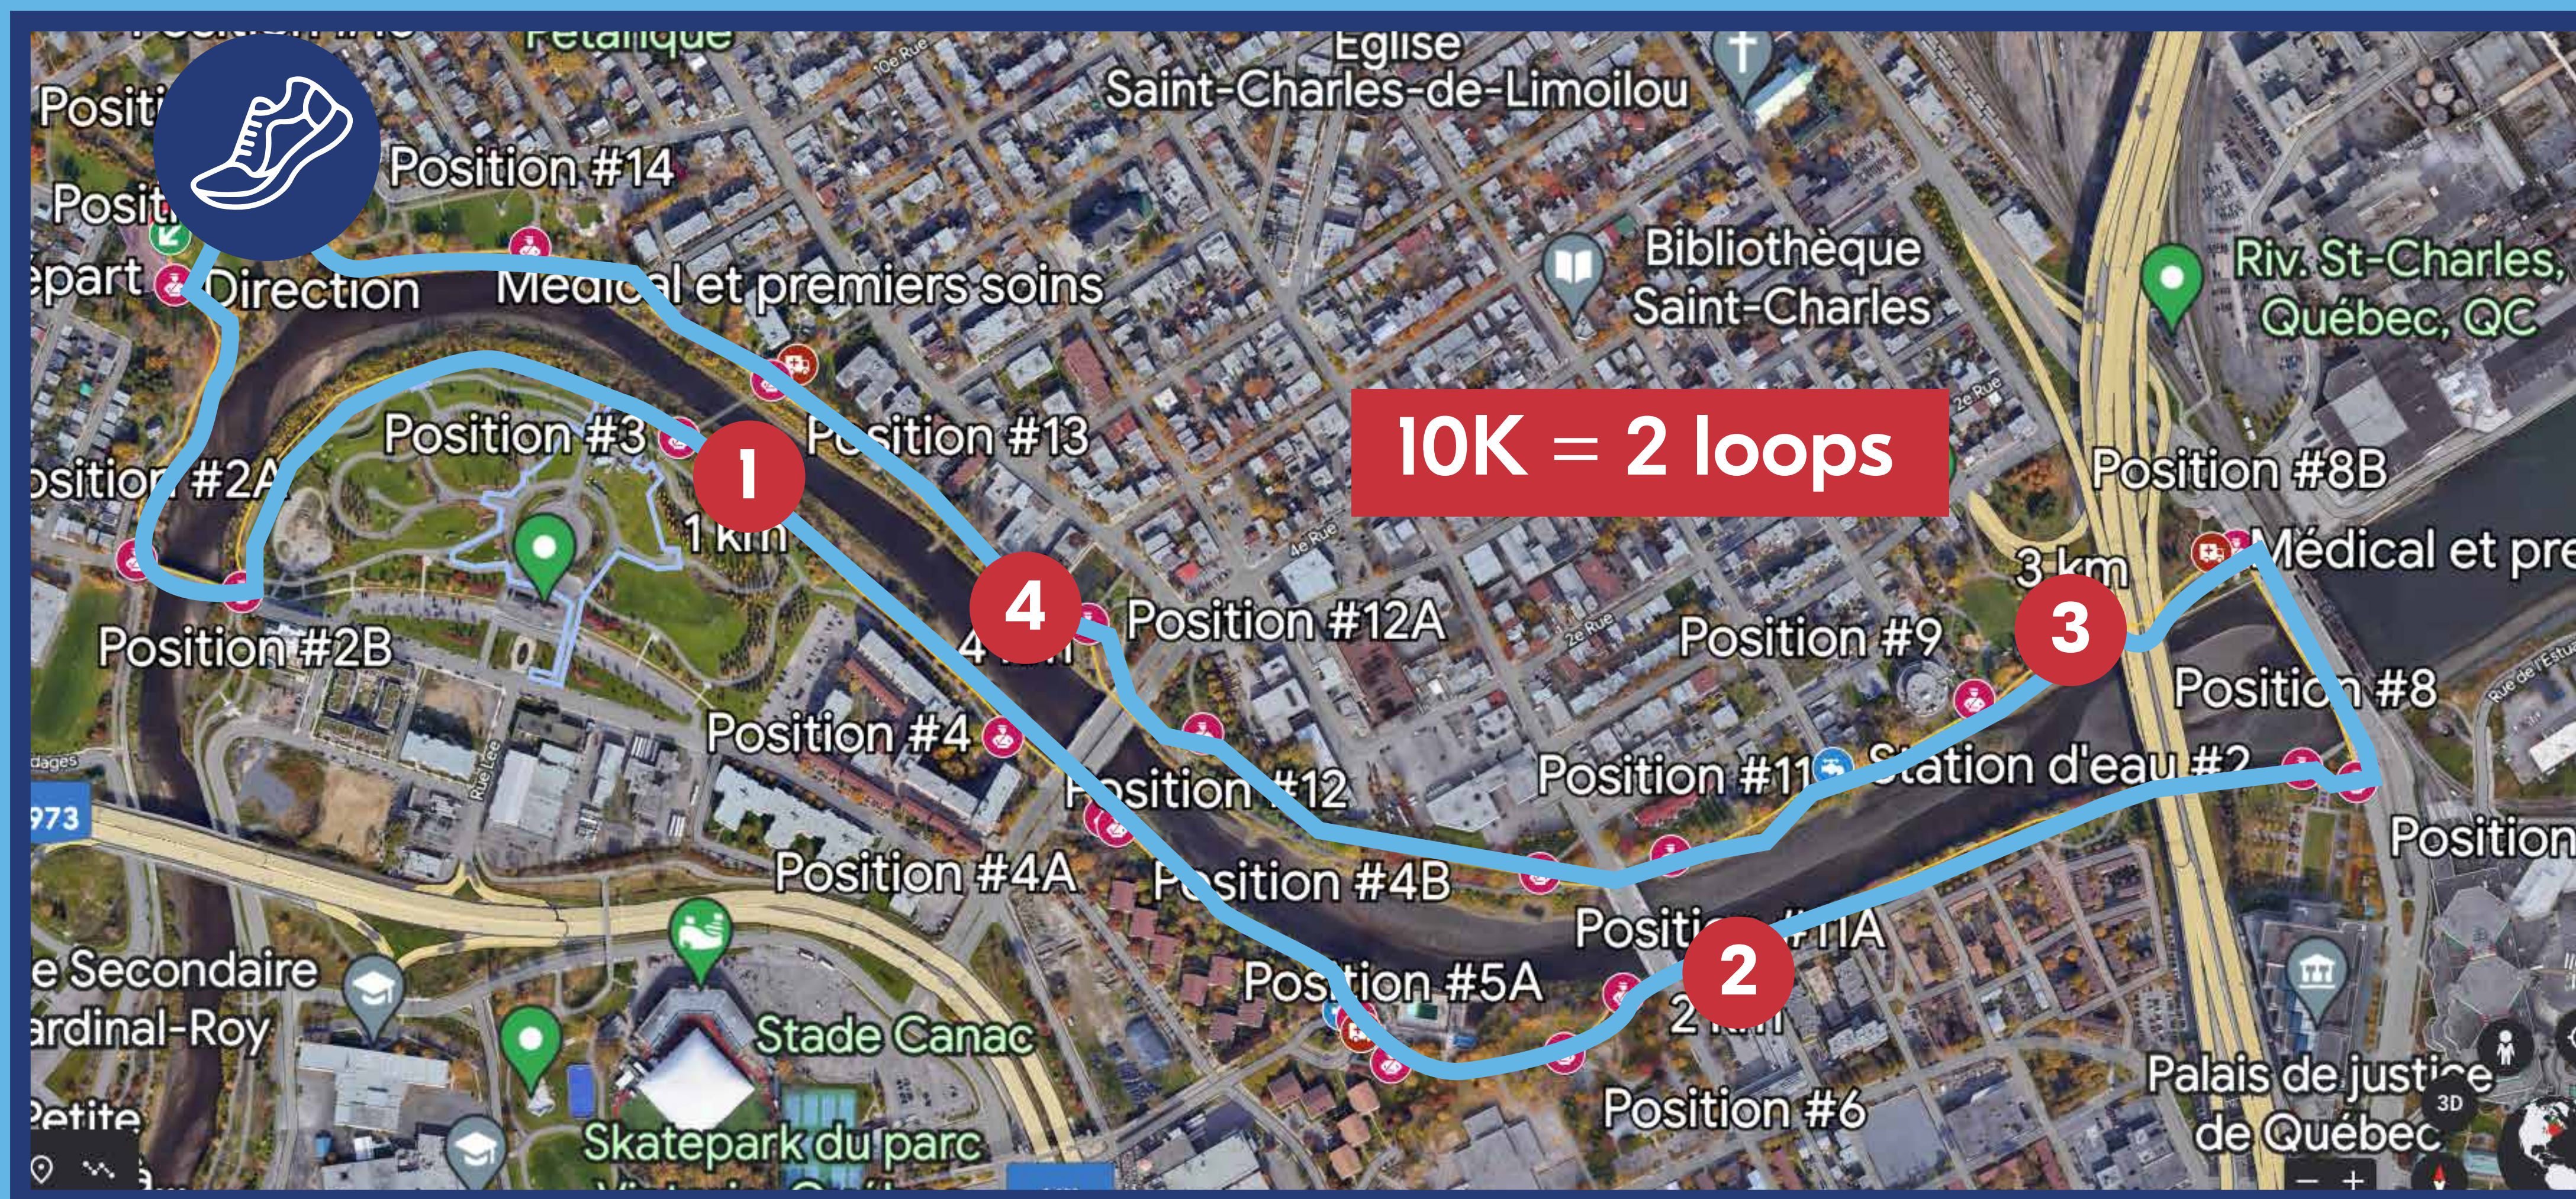

# QUÉBEC CITY 10K

## LEGEND

Start/Finish Line

Parking

Water

KM

Turnaround