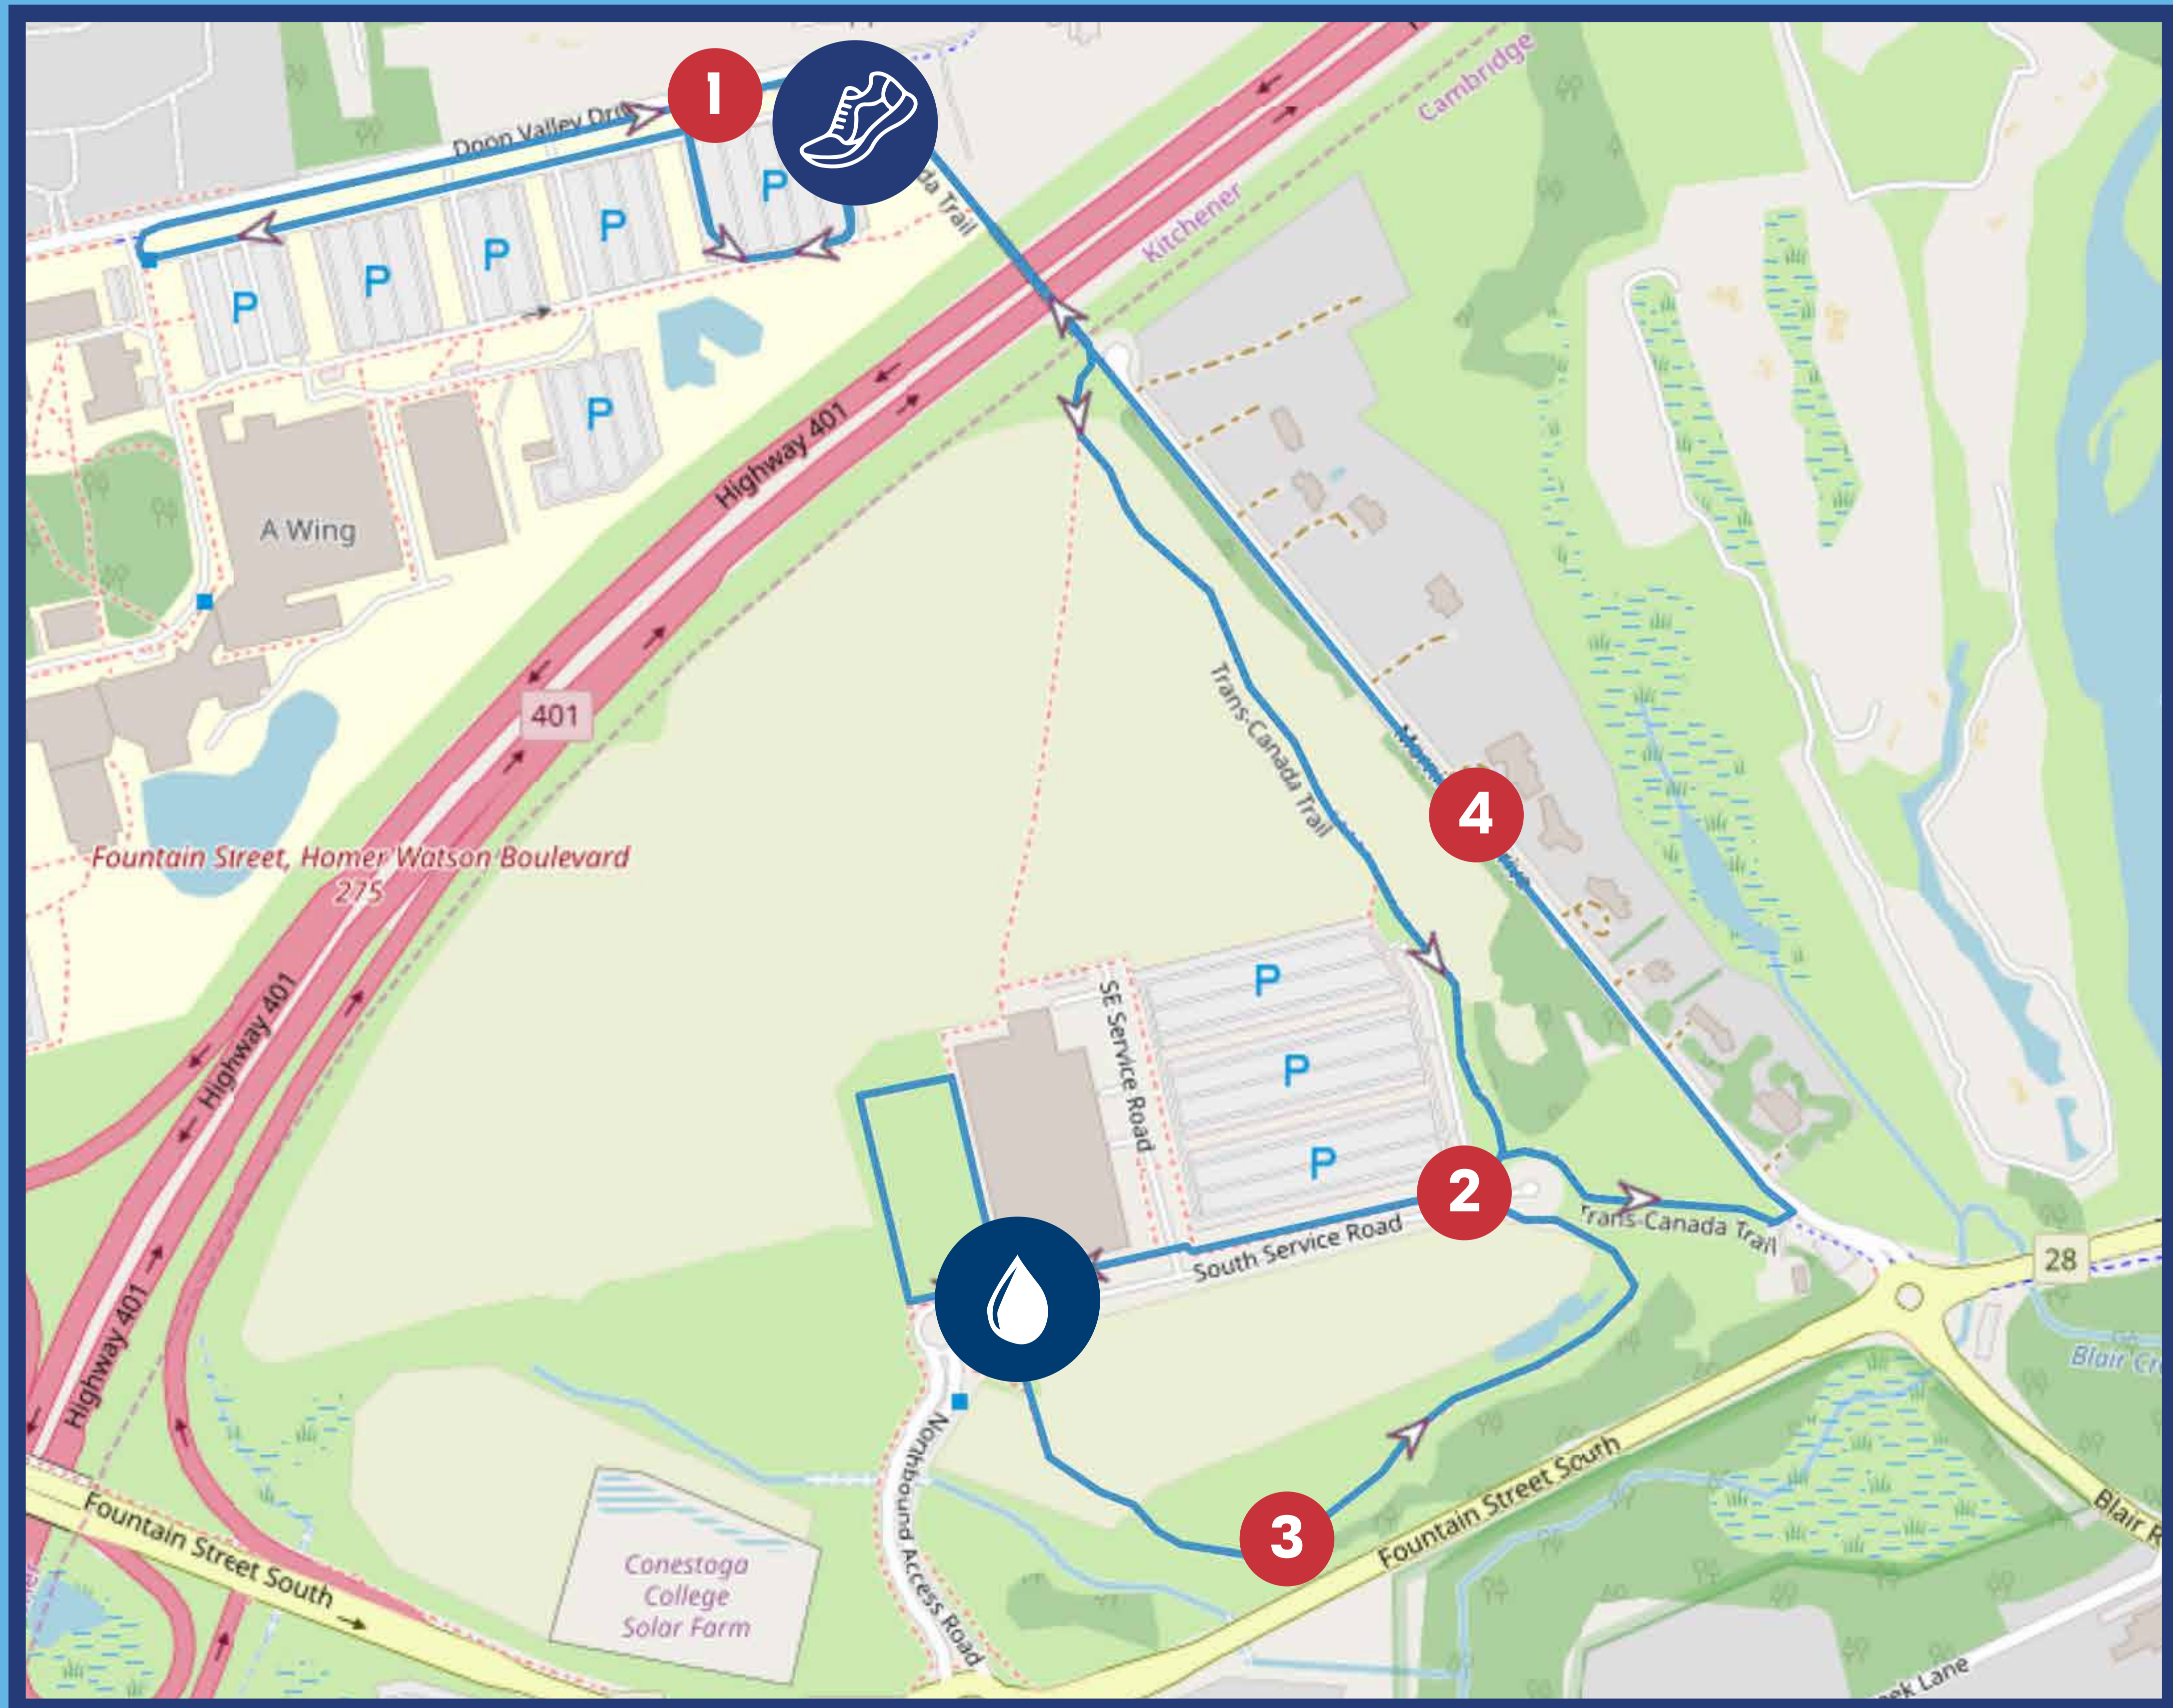

WATERLOO

5K

LEGEND

Start/Finish Line

Parking

Water

KM

Turnaround